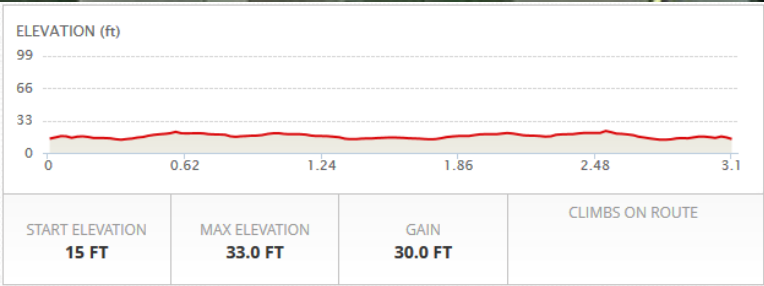

See Next Page for Closer View

Stanwood

Turnaround Point

Start & Finish Lines

Klesick Family Farm
24101 Miller Road
Stanwood, WA 98292

Valde Road

Norman Road

Start & Finish Lines