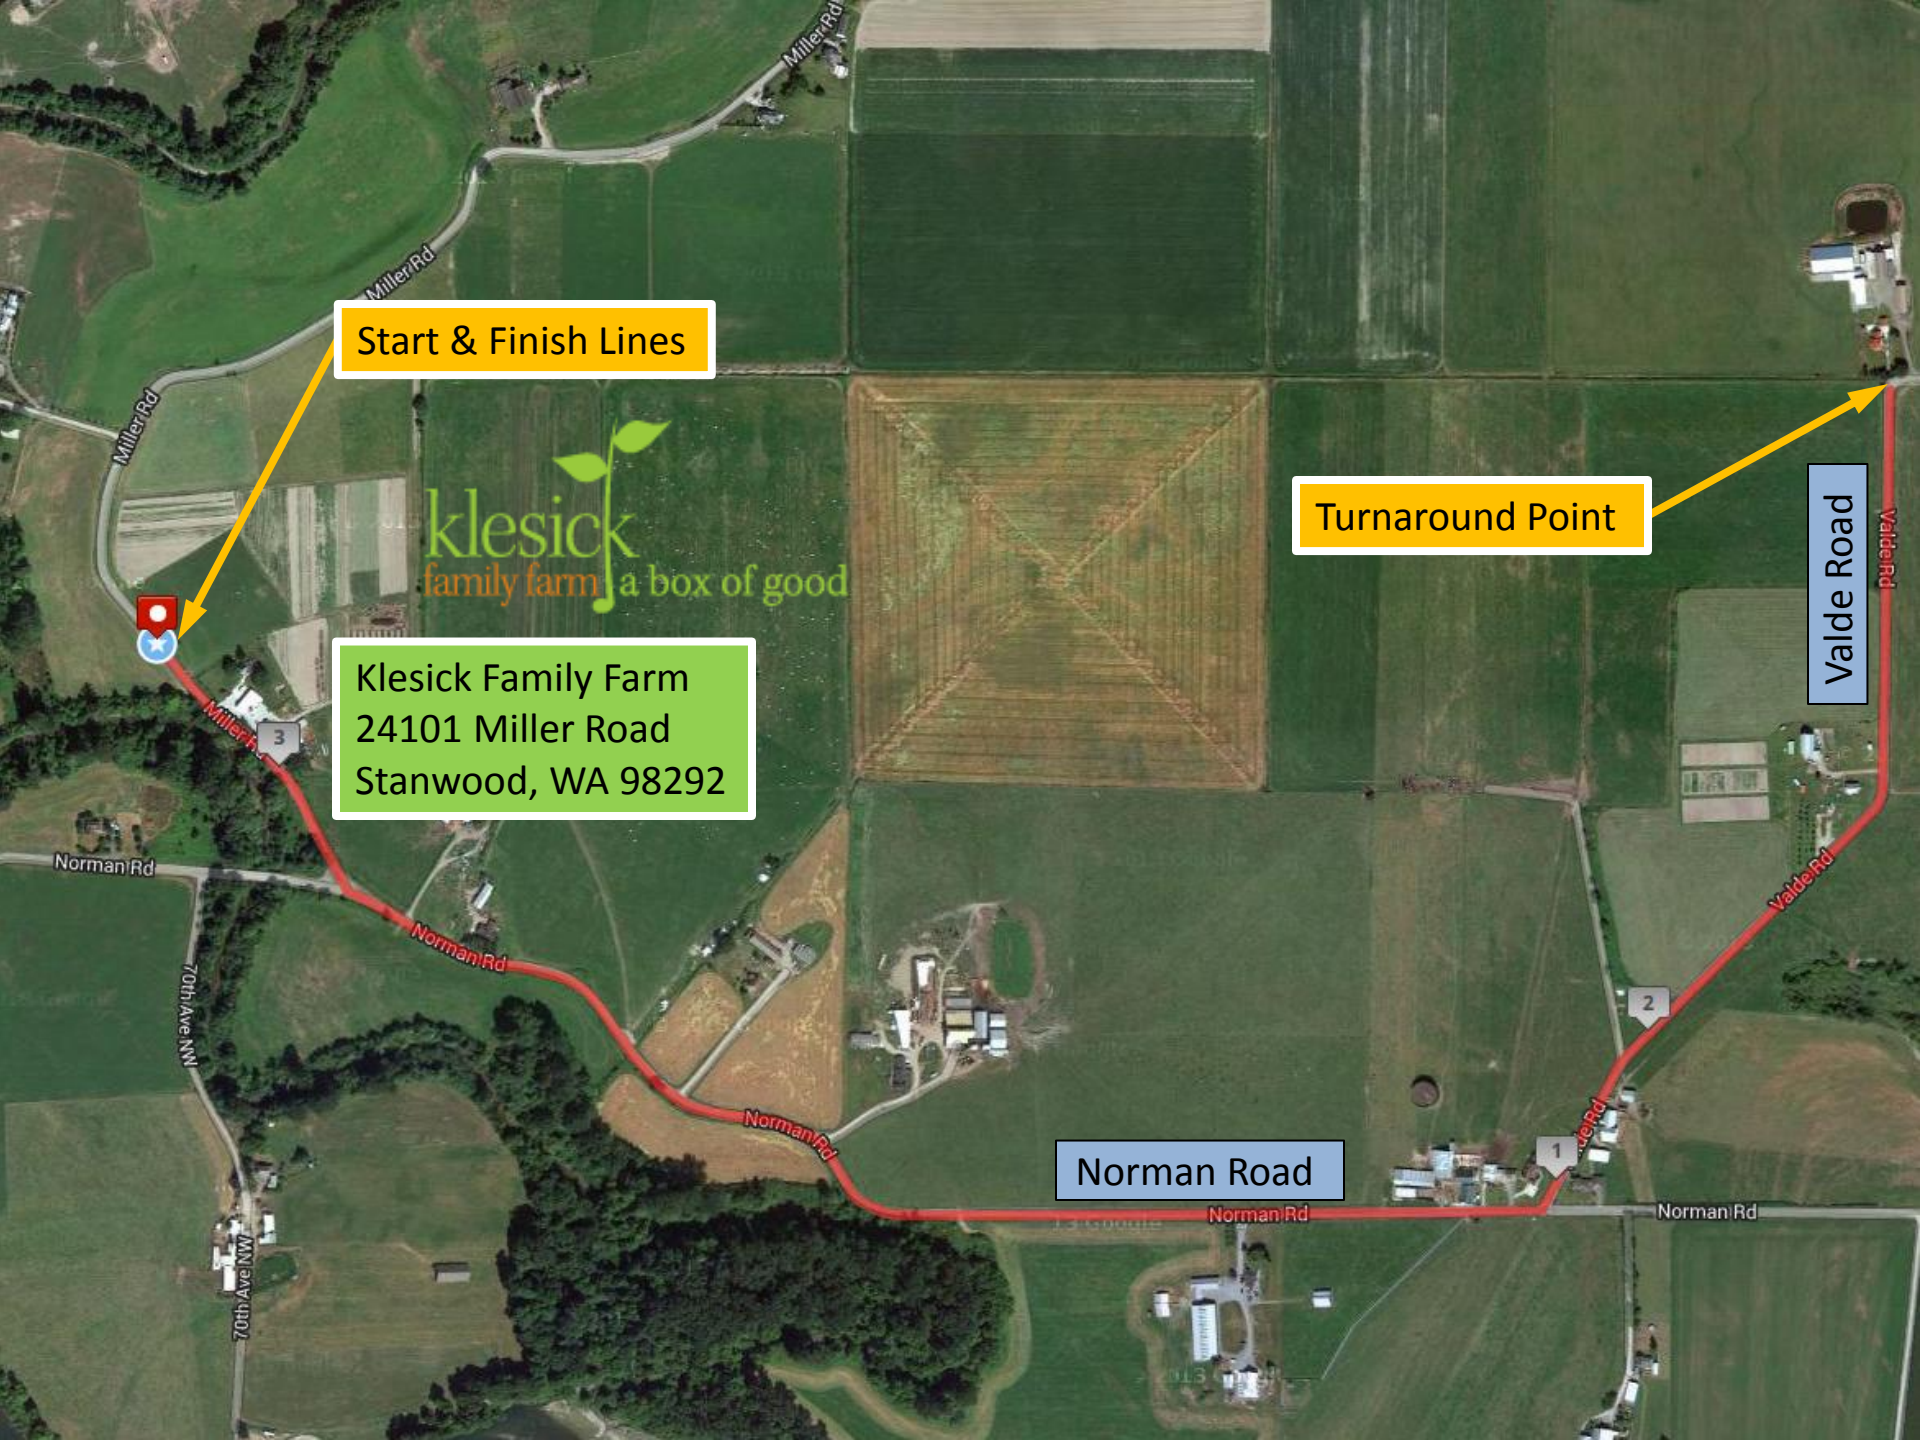

See Next Page for Closer View

Stanwood

Turnaround Point

Start & Finish Lines

Klesick Family Farm
24101 Miller Road
Stanwood, WA 98292

Valde Road

Norman Road

Start & Finish Lines

Klesick Family Farm
24101 Miller Road
Stanwood, WA 98292

Turnaround Point

Valde Road

Norman Road

klesick
family farm a box of good

3

2

1

Miller Rd

Norman Rd

70th Ave NW

70th Ave NW

Norman Rd

Norman Rd

Miller Rd

Valde Rd

Valde Rd

Norman Rd

Norman Rd